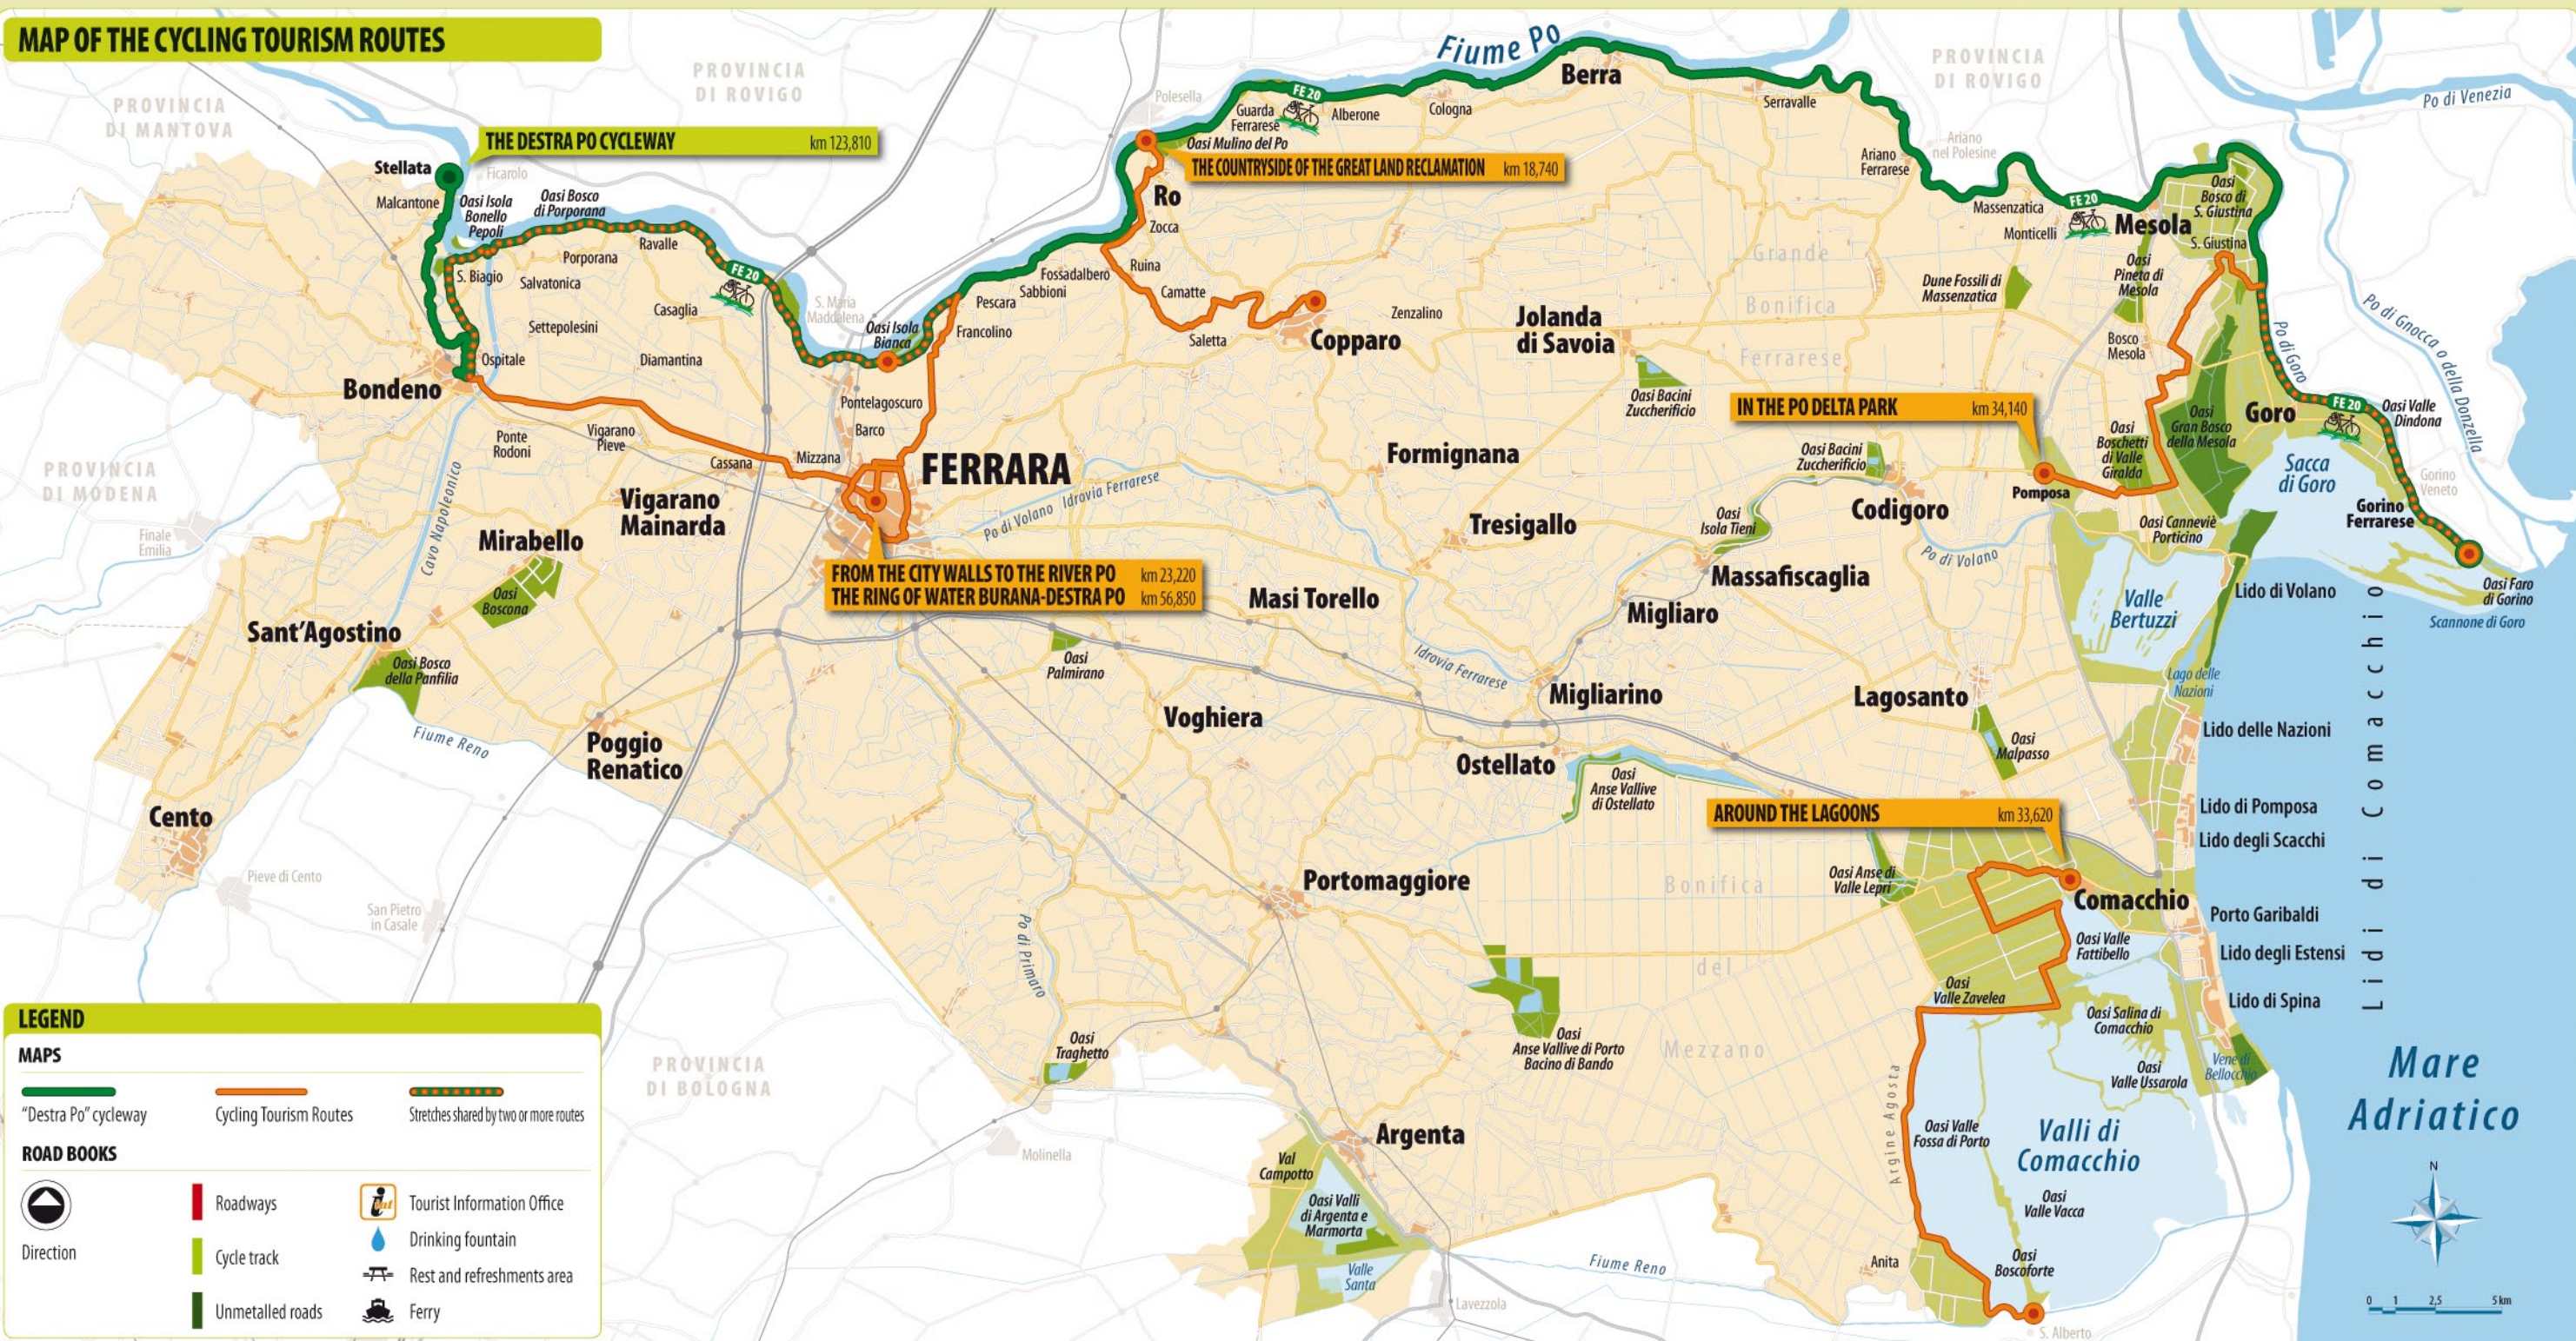

MAP OF THE CYCLING TOURISM ROUTES

LEGEND

MAPS

- "Destra Po" cycleway
- Cycling Tourism Routes
- Stretches shared by two or more routes

ROAD BOOKS

- Direction
- Roadways
- Cycle track
- Unmetalled roads
- Tourist Information Office
- Drinking fountain
- Rest and refreshments area
- Ferry

Mare Adriatico

0 1 2,5 5 km